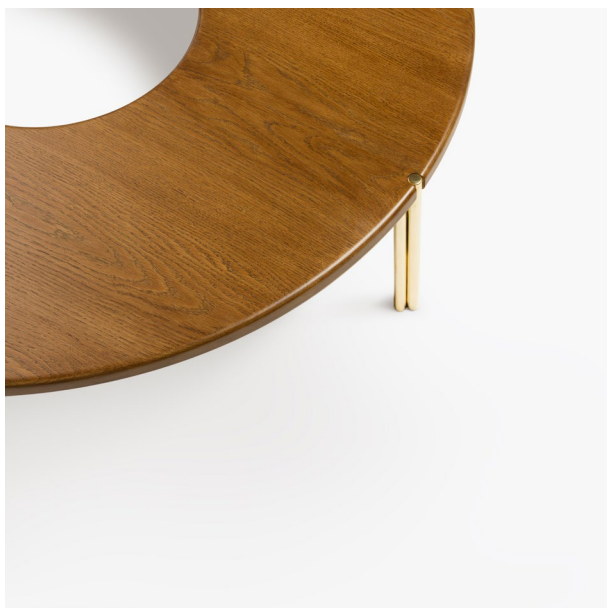

CA

CA4W

THE PLAYFULLY MINIMALIST CA4W IS PROUDLY PUNCTUATED BY A 16" DIAMETER CENTRAL VOID AND DEFINED BY THE SUBTLE EXPRESSION OF ITS BASE THROUGH NOTCHES PIERCED INTO ITS TOP.

AVAILABLE IN SEVERAL MATERIAL AND FINISH OPTIONS - CA4W STAINED OAK TOP + POLISHED, UNLACQUERED BRASS BASE UNDER CA35G TEMPERED GLASS TOP + LACQUERED OAK BASE PRESENTED HERE.

DESIGNED AND CRAFTED IN LOS ANGELES, CALIFORNIA.

DIMENSIONS

48" D X 12" H (16" D VOID)
121.9 CM L X 30.5 CM H (40.6 D VOID)